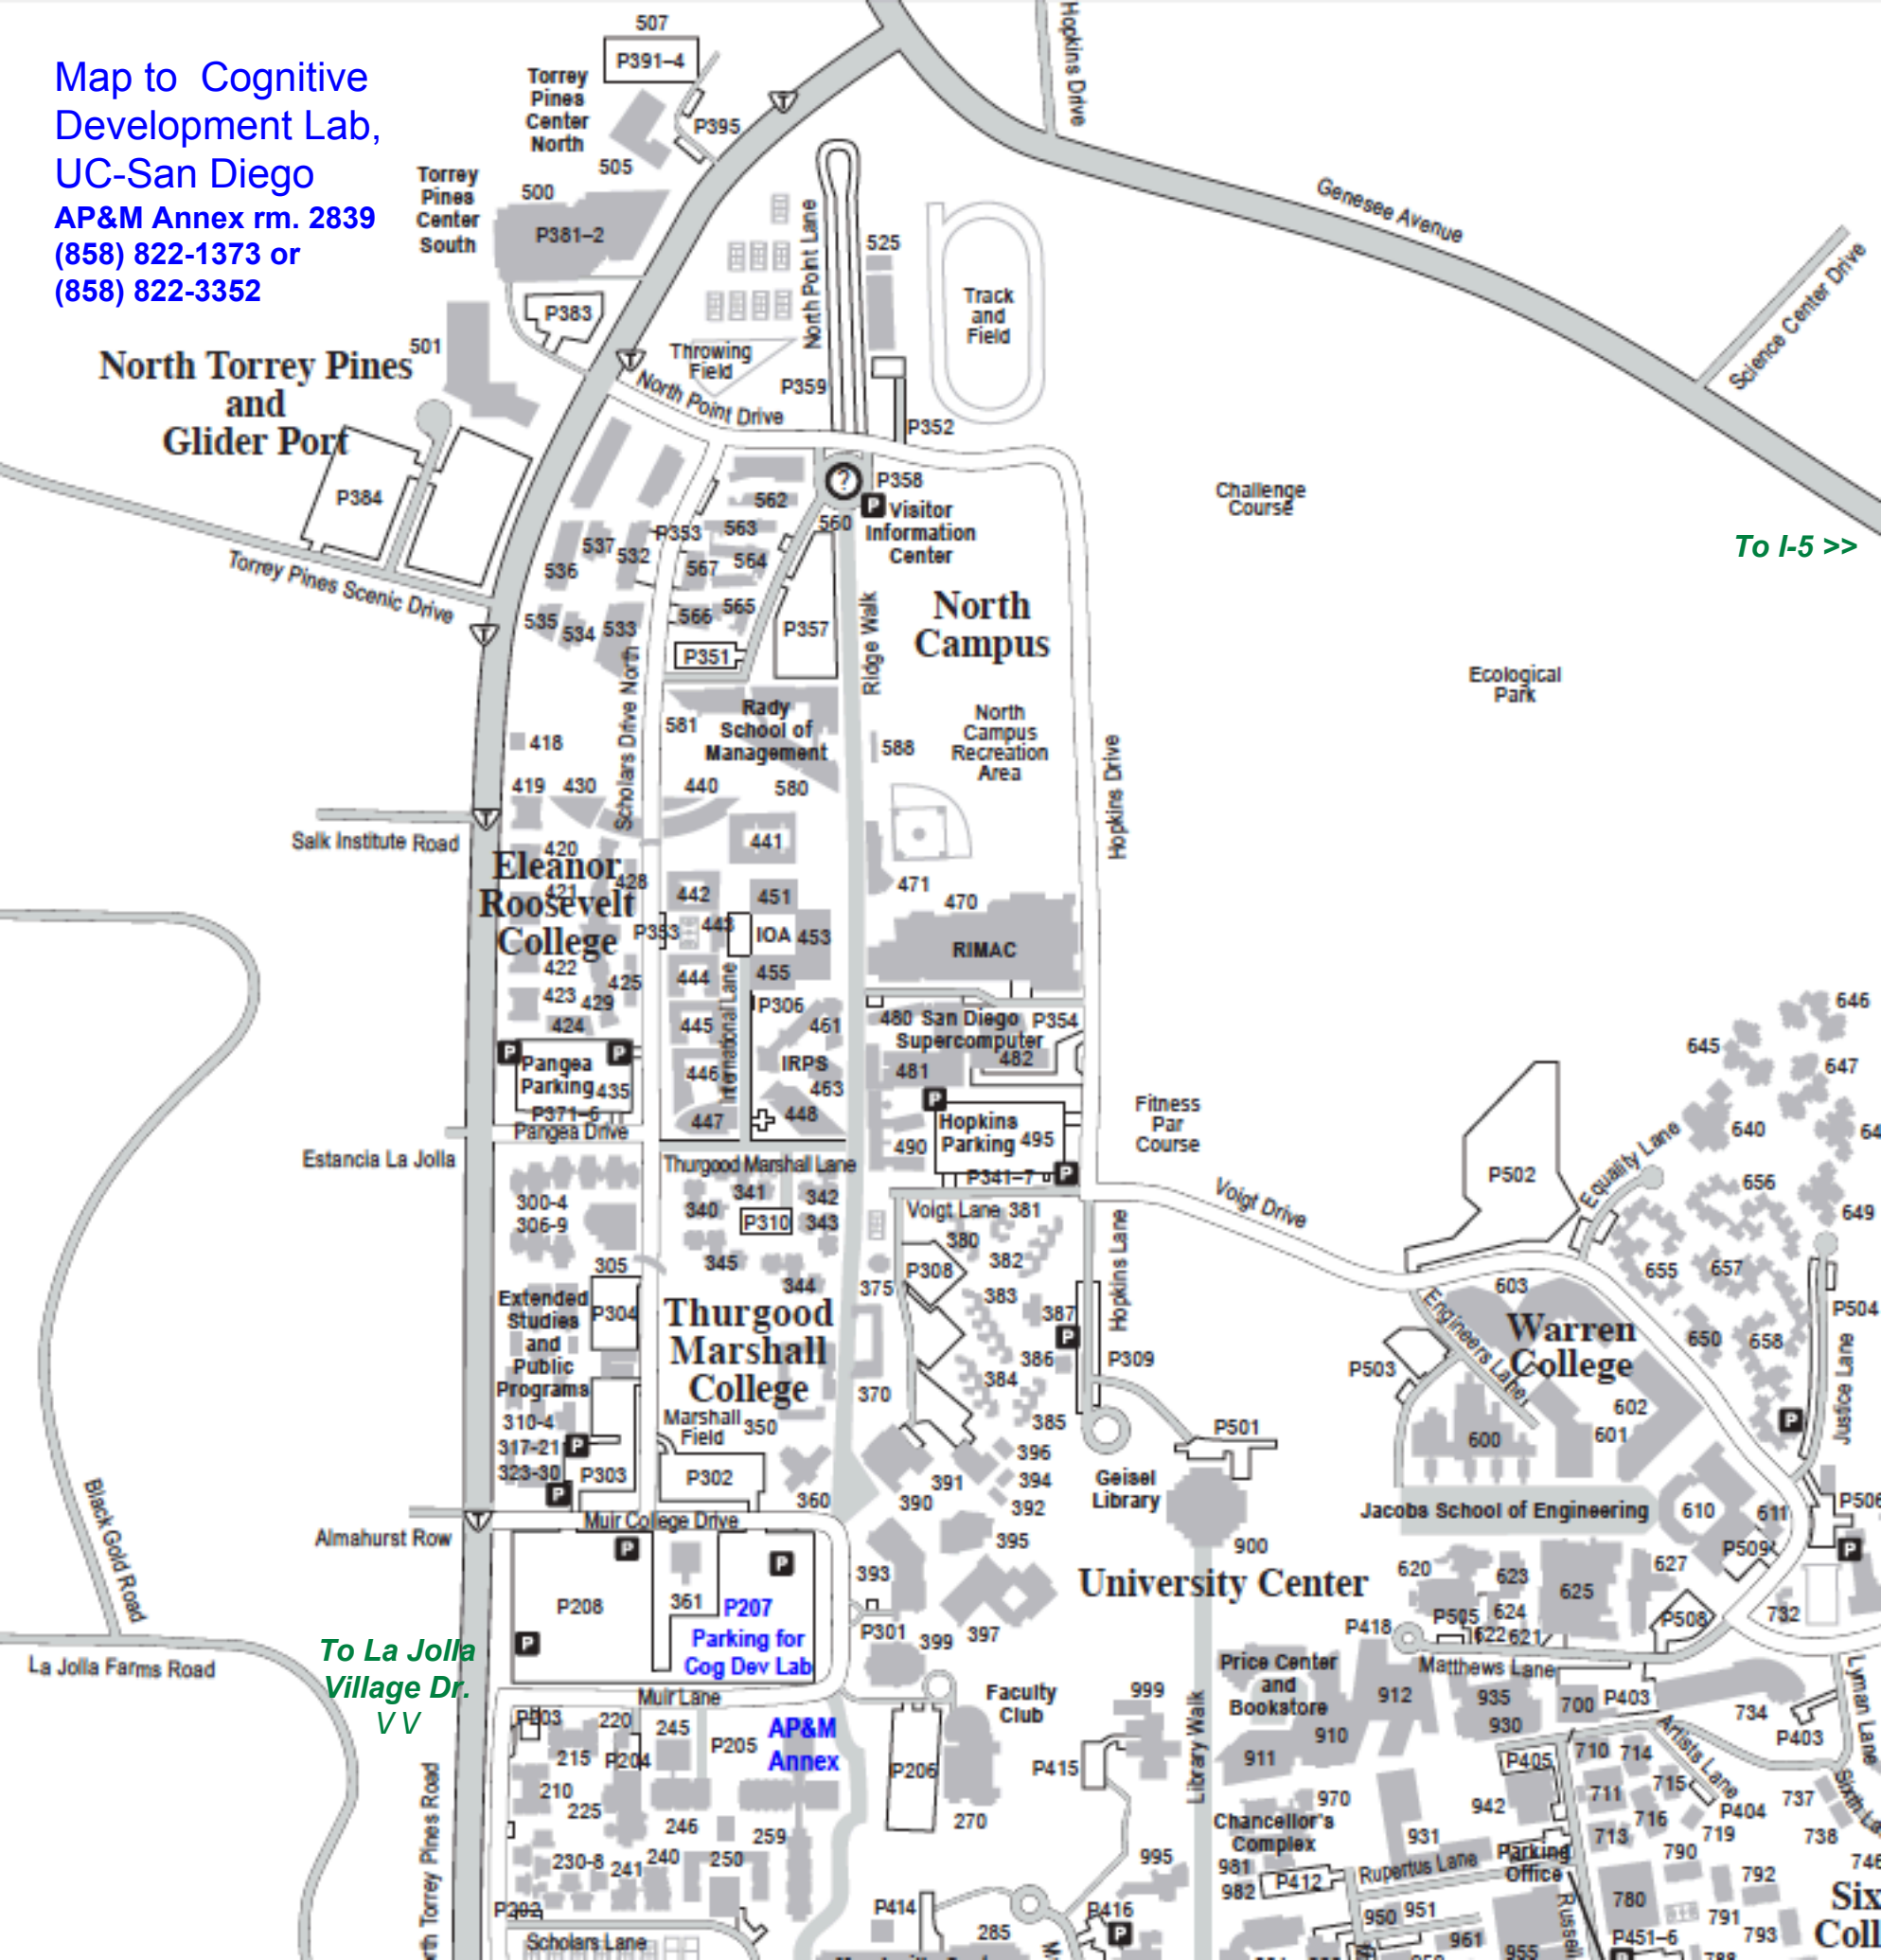

Map to Cognitive  
Development Lab,  
UC-San Diego  
AP&M Annex rm. 2839  
(858) 822-1373 or  
(858) 822-3352

**North Torrey Pines  
and  
Glider Port**

**Eleanor  
Roosevelt  
College**

**Thurgood  
Marshall  
College**

**North  
Campus**

**University Center**

**Warren  
College**

To La Jolla  
Village Dr.  
VV

Parking for  
Cog Dev Lab

AP&M  
Annex

To I-5 >>